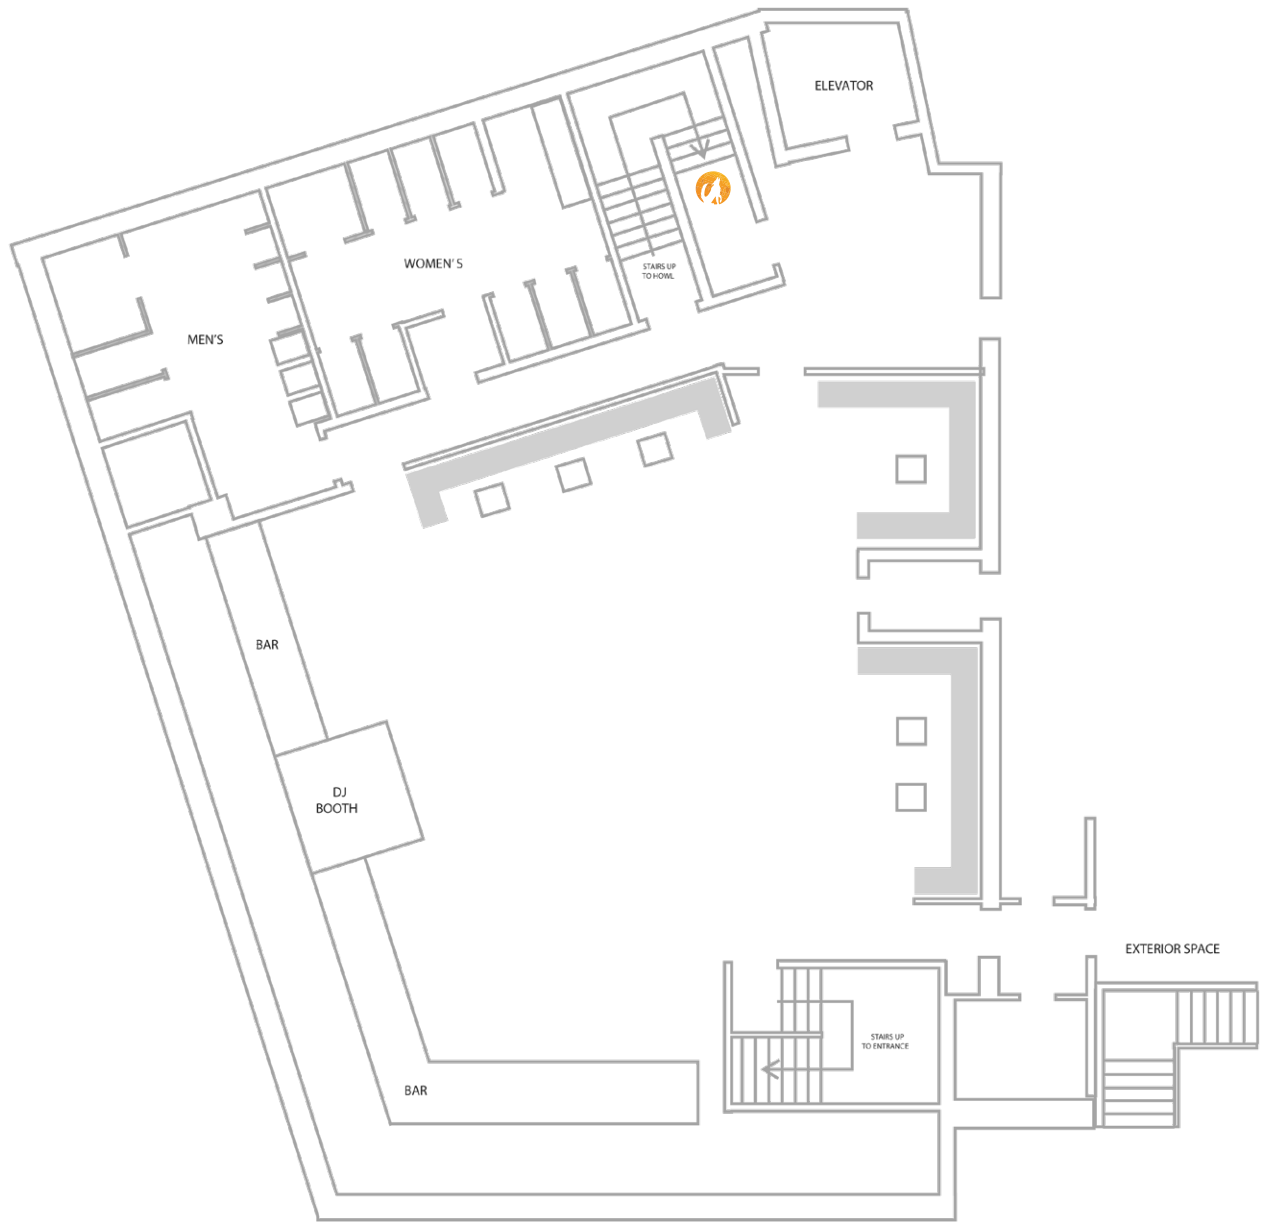

DOWN FLOORPLAN

Howl Boston is also connected to the Down nightclub!