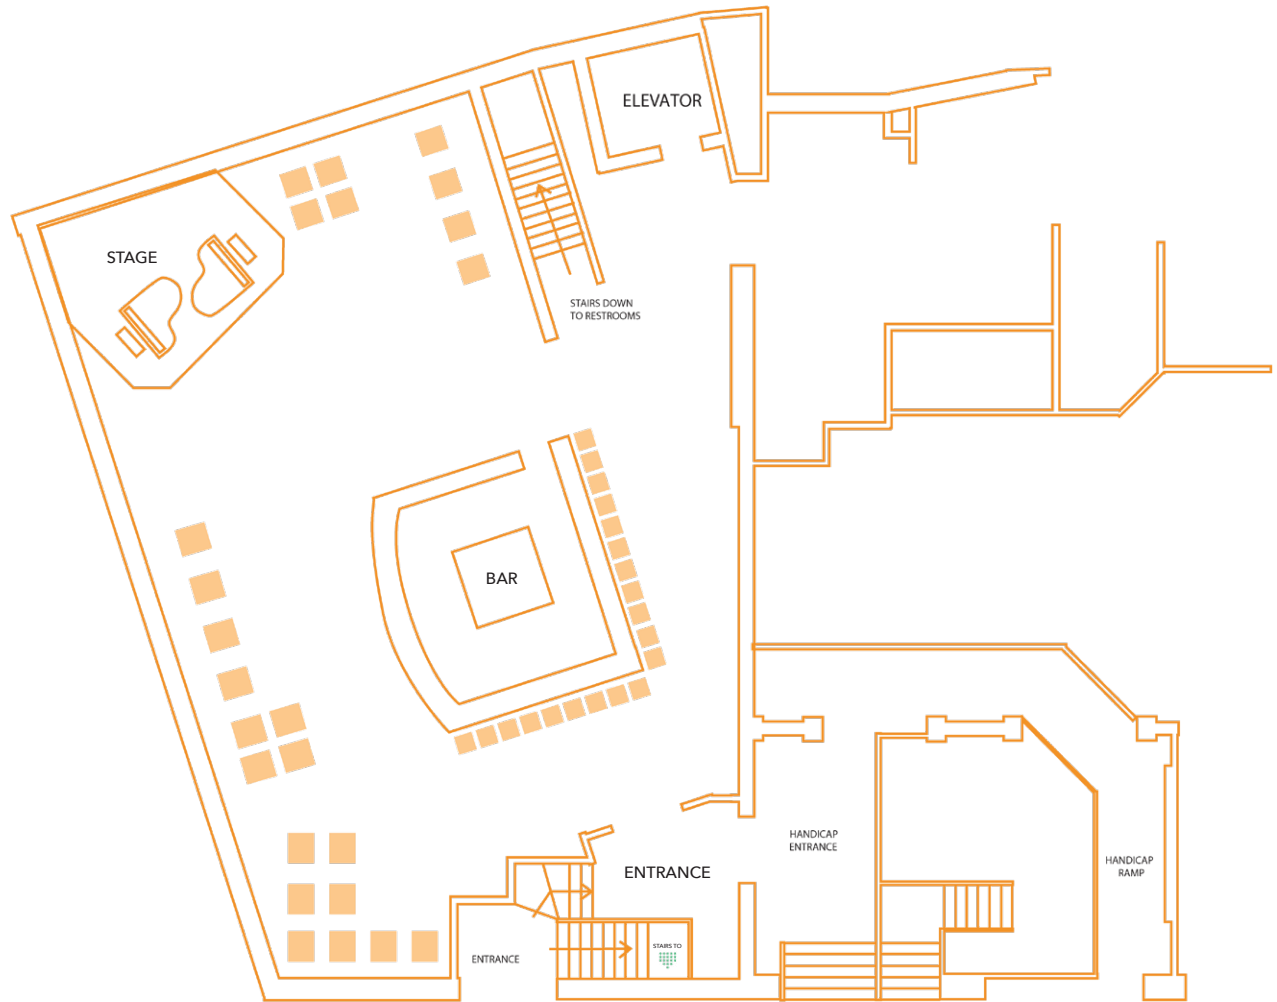

NEARBY LANDMARKS

- Distance to BCEC: 1.3 miles
- Distance to Hynes: 1.9 miles

FLEXIBLE FLOORPLAN

Howl Boston's initial floor plan is as follows, but is completely flexible and **can be customized to your needs!**