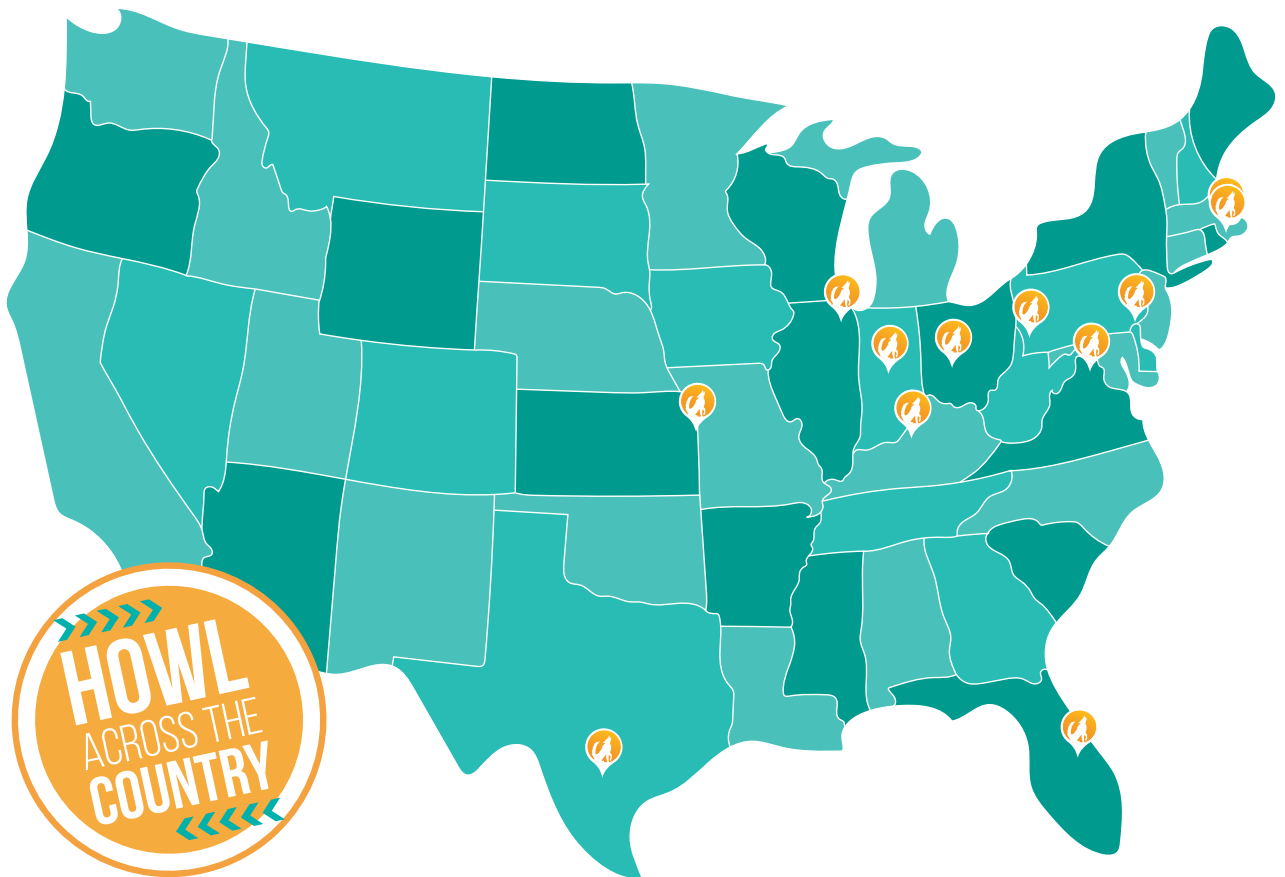

**PERFECT FOR: CORPORATE EVENTS, PRIVATE PARTY, CONFERENCES,
WEDDINGS, COLLEGES & FUNDRAISERS**

WHERE IS YOUR EVENT TAKING PLACE NEXT YEAR?

Consider one of our other locations!

BOSTON
CHICAGO
COLUMBUS
INDIANAPOLIS

KANSAS CITY
LOUISVILLE
ORLANDO
PHILADELPHIA

PITTSBURGH
FOXBOROUGH
SAN ANTONIO
WASHINGTON, D.C.

VISIT HOWLATTHEMOON.COM FOR MORE INFORMATION ON NEW LOCATIONS!