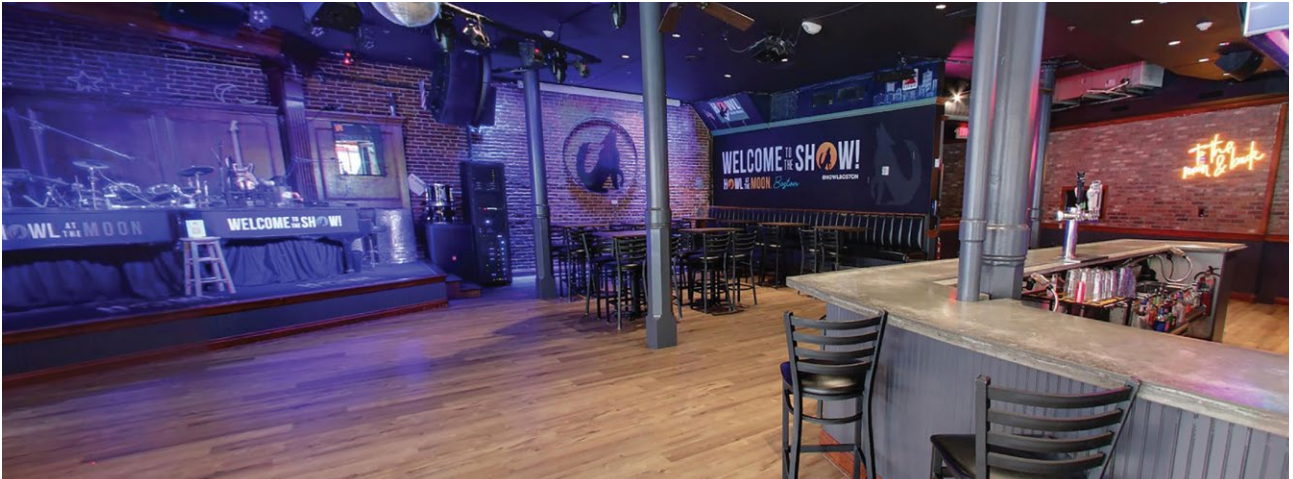

VENUE DETAILS

HOWL AT THE MOON BOSTON

184 HIGH STREET, BOSTON, MA 02110

CAPACITY

Howl Boston's 10,000 square feet can accommodate up to 340, or up to 540 when booking both Howl Boston + Down Boston

we recommend...

GROUPS OF 10-20 >> Reserved Seating

GROUPS OF 25-50 >> Exclusive use of the semi-private area

GROUPS OF 50-99 >> Call for special arrangements

GROUPS OF 100+ >> Exclusive use of the entire facility

EVENT AVAILABILITY

Available for events every day of the week!

Luncheons and meeting space available! Complimentary use of our stage, 120 inch HD projector, cordless microphones and display TV. Branding throughout the club also available.

FOOD & DRINK

On-Site Catering Available Only

Venue houses 1 full service restaurant and multiple bars

OPTIONAL AMMENITIES

Specialty Cocktail, Ice Sculpture, Slideshow
Custom Song, Coat Check + More!

Talk to your sales manager for more details!

NEARBY LANDMARKS

- Distance to BCEC: 1.3 miles
- Distance to Hynes: 1.9 miles