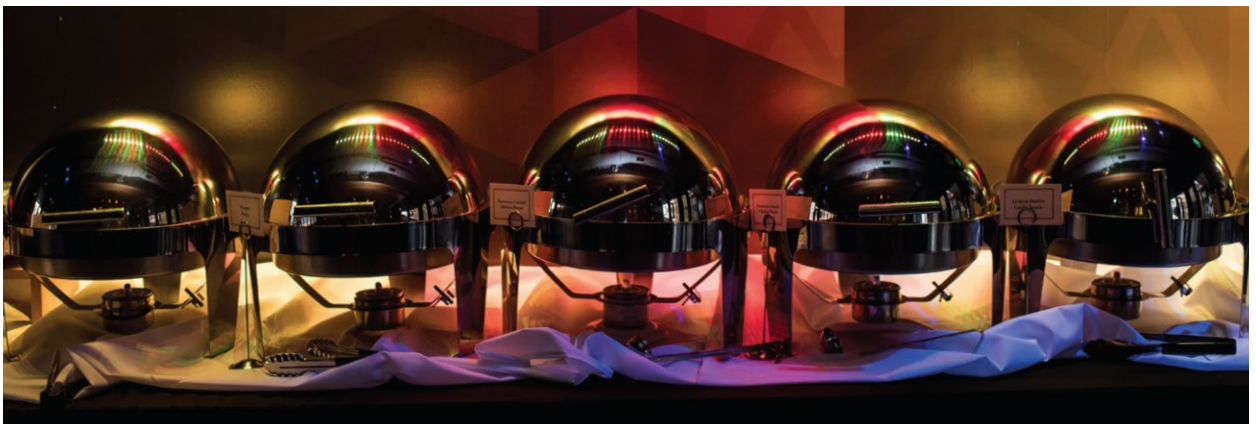

THE SHOW

Howl at the Moon is the total entertainment experience!

Our high energy show is centered around dance hits and party anthems that will get your guests dancing in no time. It's more than just pianos - our entertainers incorporate drums, guitars and other instruments that get all the performers and guests on stage! Howl at the Moon provides an atmosphere for your guests to dance and socialize resulting in a night they'll never forget.