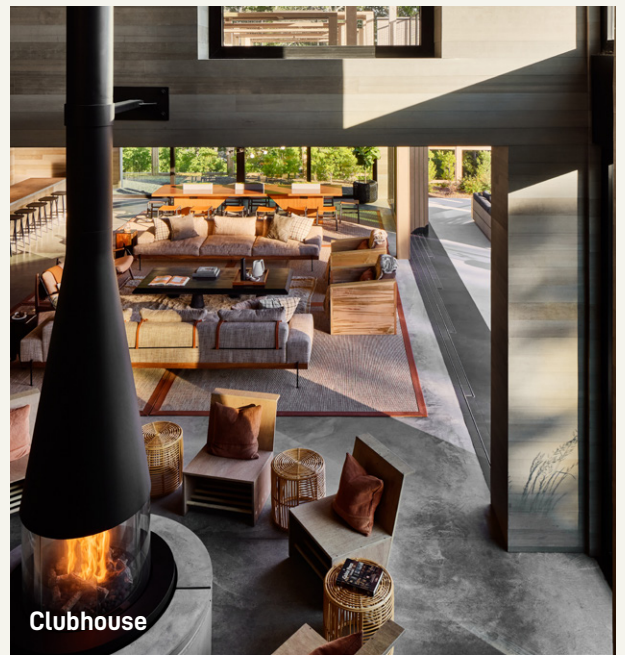

- 108 Accommodations April - October
- 61 accommodations November - March
- Accommodation types include our signature custom Airstream Suite, Accessible Cabins, Premium Cabins, and Luxury Tents.
- 1,200 sq. ft. of meeting space
- 1,000 sq. ft. balcony overlooking the lawn
- 10,000 sq. ft. of outdoor flexible event space
- Mid-Century Clubhouse with lounge seating, fireplace and communal gathering table
- The Kitchen provides a variety of locally prepared hot and cold food items, along with alcoholic beverages
- Available for buyouts, allowing exclusive use of entire property for groups
- Complimentary bikes for around the property
- Lawn games and indoor board games
- Located on the Shining Sea Bike Path
- Weekly programming
- Outdoor fire pit with lounge seating

ACTIVITIES

- Hiking
- Biking
- Beaches & water activities
- Shopping & dining in Falmouth/Woods Hole

Airstream Suite

Clubhouse

Meeting Space

Classic Cabin

Airstream Suite

A U T O C A M P