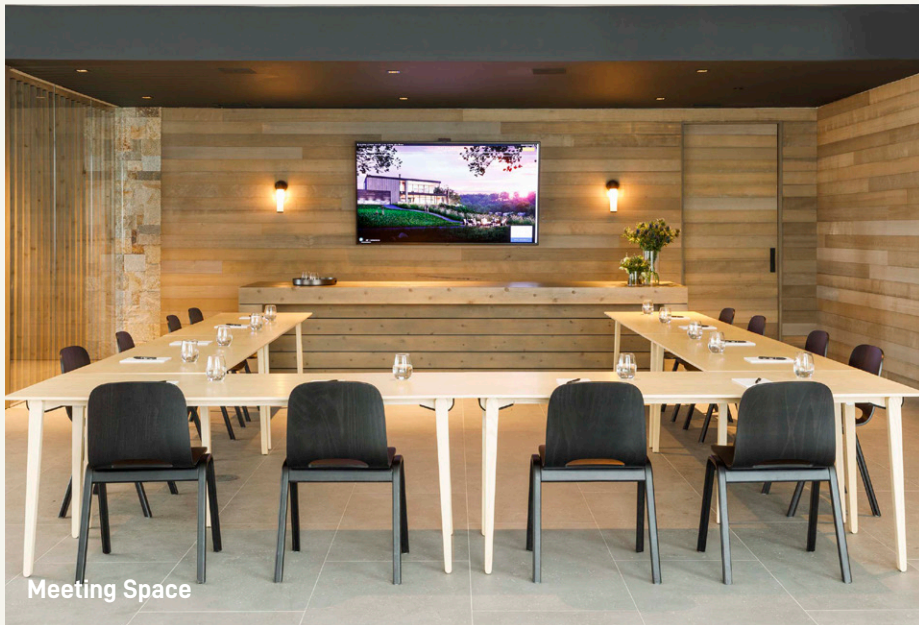

- 108 Accommodations April - October
- 61 accommodations November - March
- Accommodation types include our signature custom Airstream Suite, Accessible Cabins, Premium Cabins, and Luxury Tents.
- 1,200 sq. ft. of meeting space
- 1,000 sq. ft. balcony overlooking the lawn
- 10,000 sq. ft. of outdoor flexible event space
- Mid-Century Clubhouse with lounge seating, fireplace and communal gathering table
- The Kitchen provides a variety of locally prepared hot and cold food items, along with alcoholic beverages
- Available for buyouts, allowing exclusive use of entire property for groups
- Complimentary bikes for around the property
- Lawn games and indoor board games
- Located on the Shining Sea Bike Path
- Weekly programming
- Outdoor fire pit with lounge seating

ACTIVITIES

- Hiking
- Biking
- Beaches & water activities
- Shopping & dining in Falmouth/Woods Hole

Airstream Suite

Clubhouse

Meeting Space

Classic Cabin

Airstream Suite

A U T O C A M P