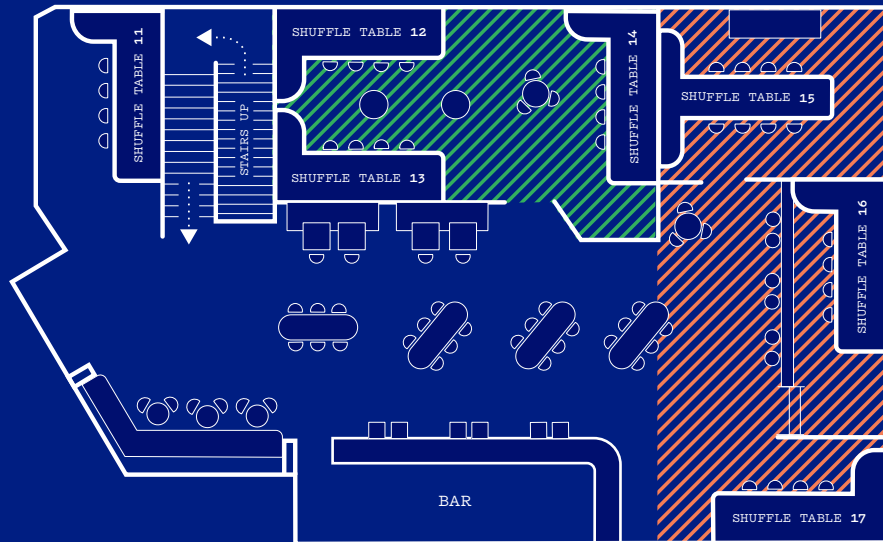

OUR FLOORPLAN AND EVENT SPACES

FIRST FLOOR

-  **FIRST FLOOR BUYOUT**
[PLAY SPACES 10, CAPACITY 200]
-  **THE OBSERVATORY**
[PLAY SPACES 2, CAPACITY 24]
-  **THE STEVIE**
[PLAY SPACES 2, CAPACITY 25]
-  **THE LOVELACE**
[PLAY SPACES 2, CAPACITY 25]
-  **THE LIBRARY**
[PLAY SPACES 2, CAPACITY 40]
-  **THE SOLARIUM**
[PLAY SPACES 2, CAPACITY 60]