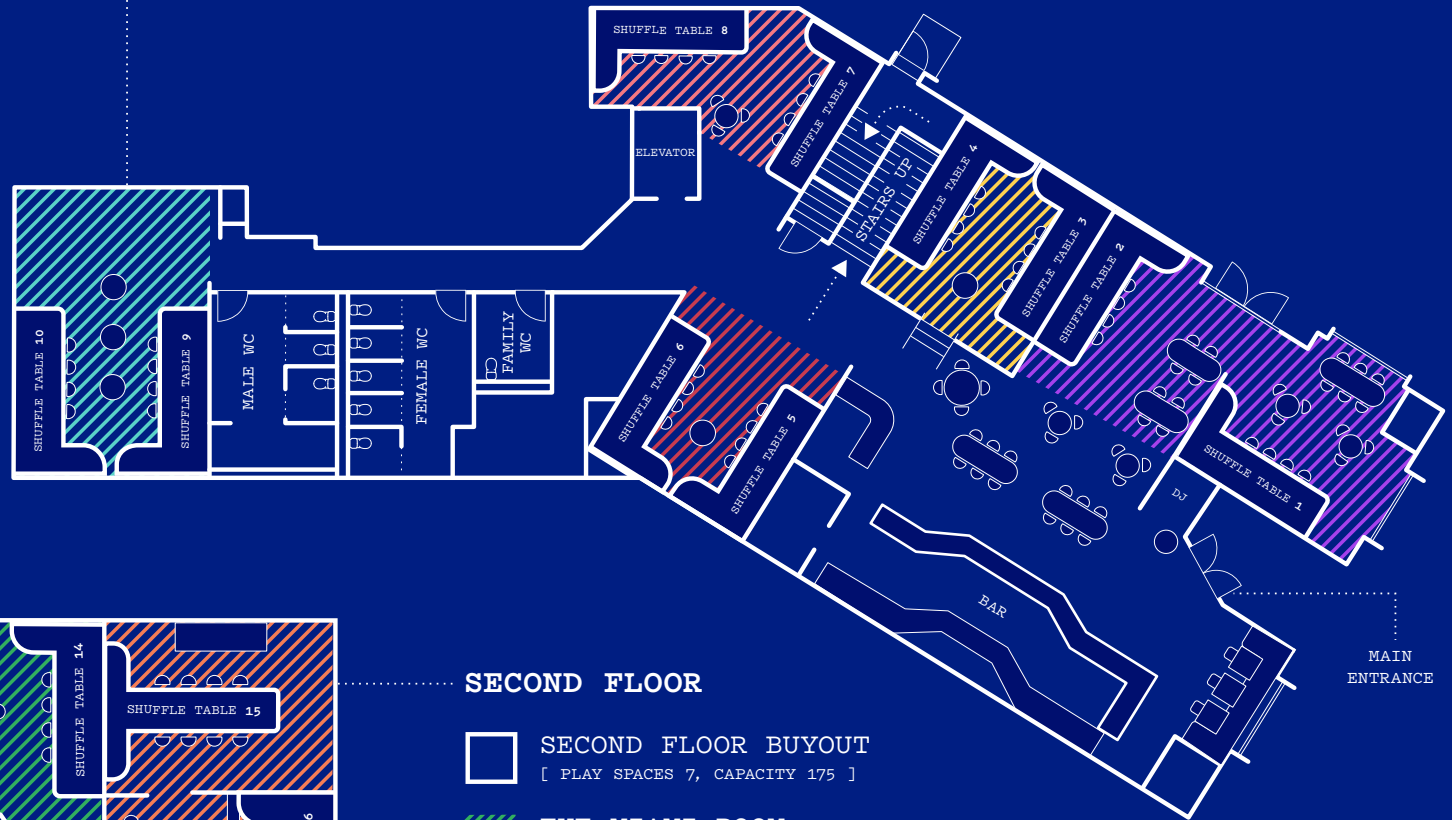

OUR FLOORPLAN AND EVENT SPACES

FIRST FLOOR

-  **FIRST FLOOR BUYOUT**
[PLAY SPACES 10, CAPACITY 200]
-  **THE OBSERVATORY**
[PLAY SPACES 2, CAPACITY 24]
-  **THE STEVIE**
[PLAY SPACES 2, CAPACITY 25]
-  **THE LOVELACE**
[PLAY SPACES 2, CAPACITY 25]
-  **THE LIBRARY**
[PLAY SPACES 2, CAPACITY 40]
-  **THE SOLARIUM**
[PLAY SPACES 2, CAPACITY 60]