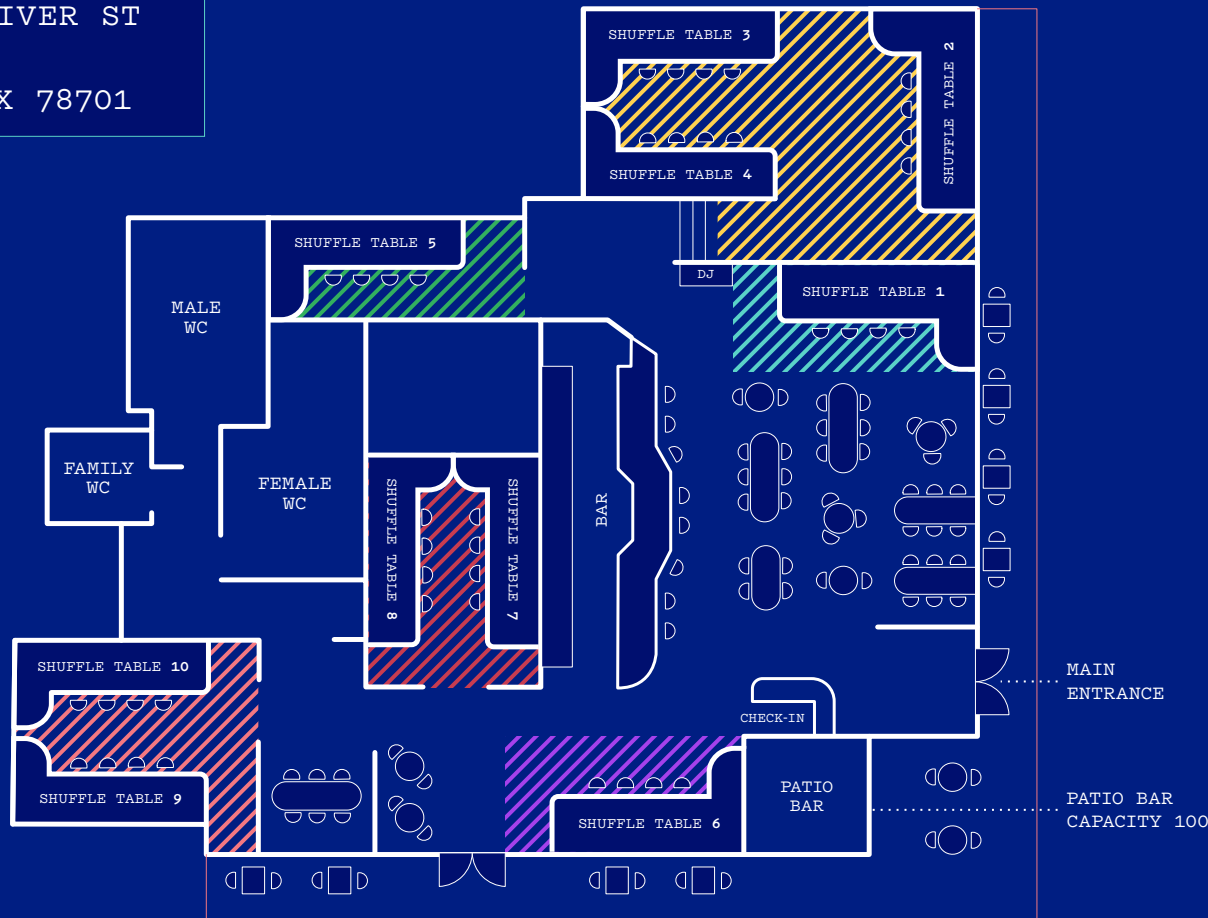

# OUR FLOORPLAN AND EVENT SPACES

91 RED RIVER ST  
UNIT 102  
AUSTIN TX 78701

-  FULL VENUE BUYOUT  
[ PLAY SPACES 10, CAPACITY 250+ ]
-  PARTIAL VENUE BUYOUT  
[ PLAY SPACES 5, CAPACITY 125+ ]
-  THE RAINEY SUITE  
[ PLAY SPACES 3, CAPACITY 50 ]
-  THE STUDIO  
[ PLAY SPACES 2, CAPACITY 25 ]
-  THE KINGSTON  
[ PLAY SPACES 2, CAPACITY 30 ]
-  TABLE #1  
[ PLAY SPACES 1, CAPACITY 16 ]
-  TABLE #6  
[ PLAY SPACES 1, CAPACITY 16 ]
-  THE STUDY  
[ PLAY SPACES 1, CAPACITY 16 ]
-  PATIO BAR  
[ CAPACITY CAPACITY 100+ ]